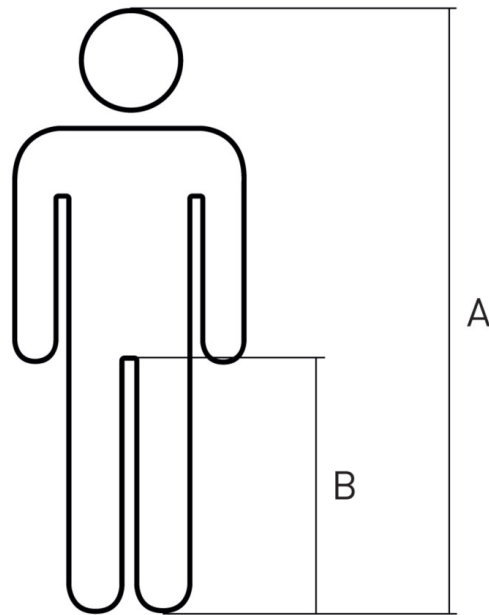

Number of stages: _____

Bring your own clipless pedal!

A (cm):	<input type="text"/>
B (cm):	<input type="text"/>

Carbon bicycles powered by Camin - www.sportcamin.it
 info@sportcamin.it - +39 0471 934725
 Cost: **70,00.-€ per day**