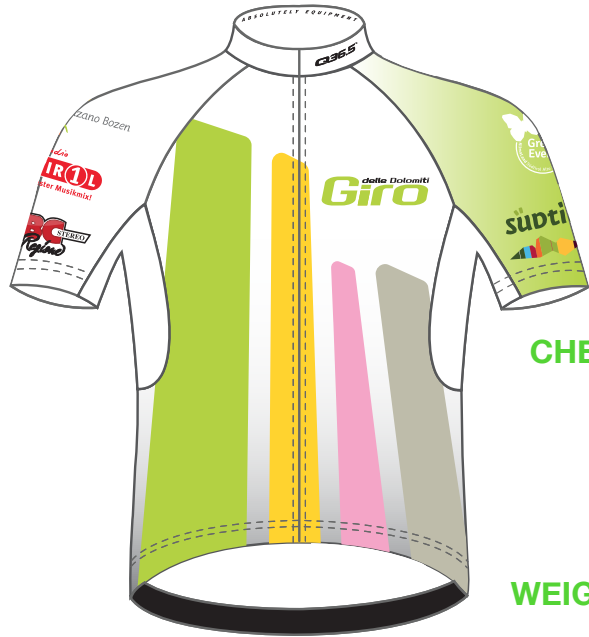

SIZE CHART MAN

CHEST

WEIGHT

	XS	S	M	L	XL	XXL	XXXL
cm	<85	85-92	93-99	99-104	108-113	116+	120+
inches	<34	34-36	36-39	39-41	42.5-44.5	46	47+
kg	58-64	64-69	70-78	76-84	85-96	100+	
lbs	128-141	141-152	154-172	168-185	190-212	220+	
cm	150-160	162-172	168-178	17-185	180-187	185-193	+
foot	4'11"-5'3"	5'4"-5'8"	5'6"-5'10"	5'9"-6'1"	5'11"-6'2"	6'1"-6'4"	+
cm	74	75-84	82-87	88-92	93-99	100+	
inches	28	30	32	34	36	38	

Q36.5[®]
ABSOLUTELY EQUIPMENT

HEIGHT

WAIST